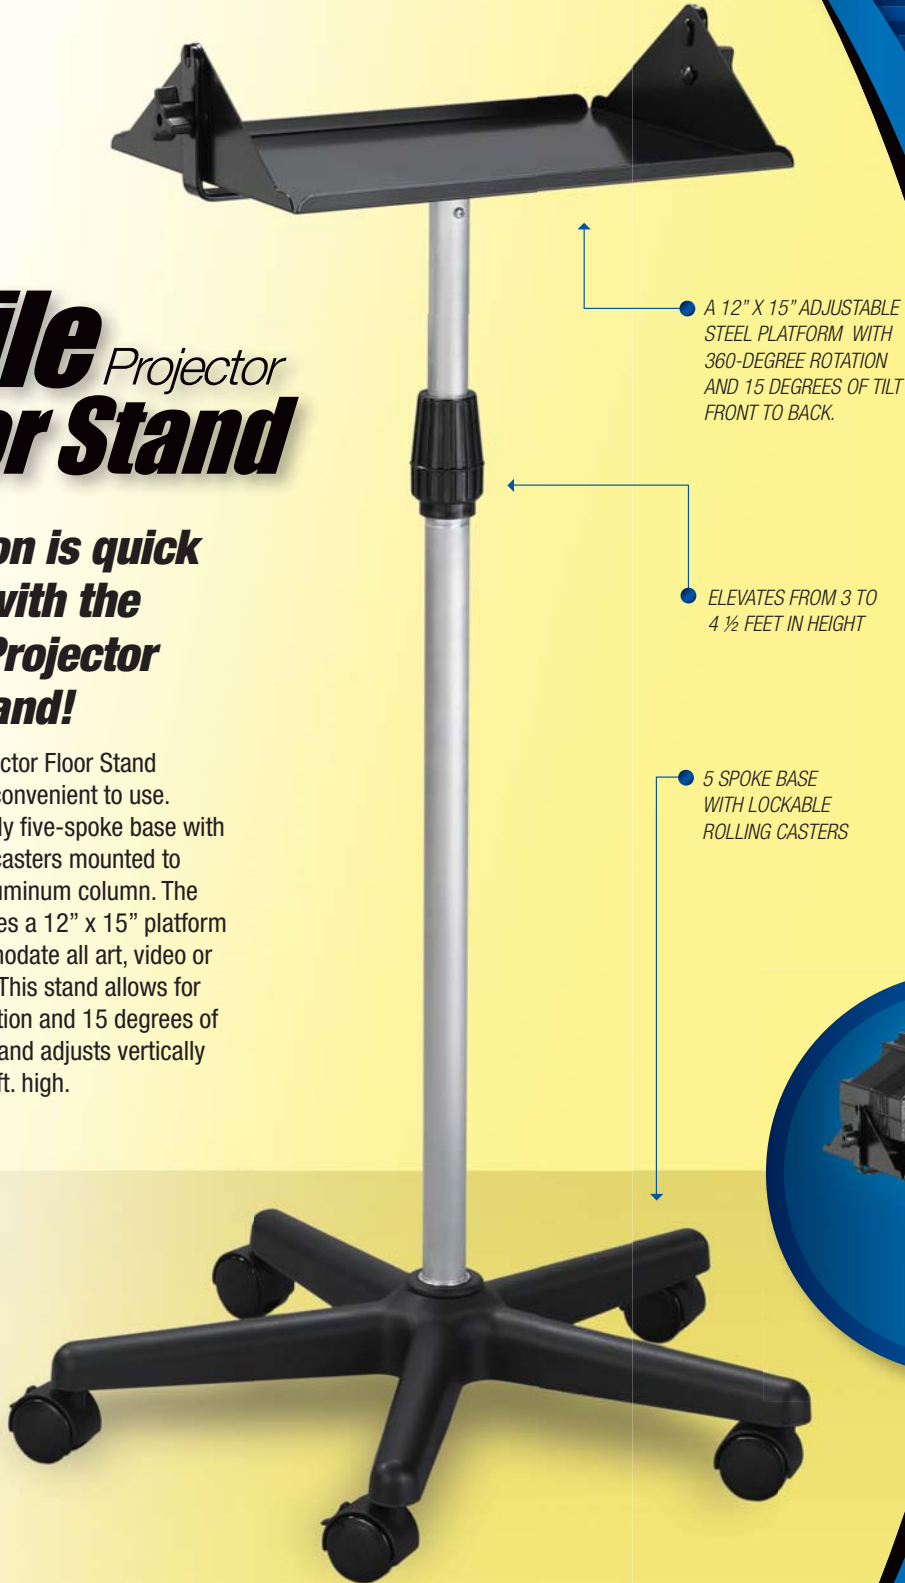

NEW FROM ARTOGRAPH!

Mobile *Projector* **Floor Stand**

**Projection is quick
& easy with the
Mobile Projector
Floor Stand!**

The Mobile Projector Floor Stand is versatile and convenient to use. Featuring a sturdy five-spoke base with lockable rolling casters mounted to an adjustable aluminum column. The stand incorporates a 12" x 15" platform that will accommodate all art, video or slide projectors. This stand allows for 360-degree rotation and 15 degrees of tilt front to back and adjusts vertically from 3 ft. to 4½ ft. high.